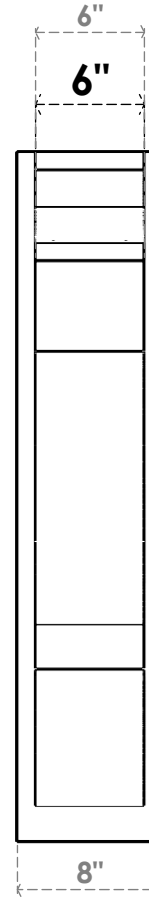

ITEM NUMBER: OUTUROC060X080X38000X38000X060X020X060BOA04RCPR

6"W TOP X 8"W BACK X 38"D X 38"H X 6"T TOP X 2"T BACK TIMBERTHANE ROUGH CEDAR BALBOA FAUX WOOD OPEN OUTLOOKER, TRADITIONAL TOP AND BLOCK BACK, 6"W CLOSED BRACE, PRIMED TAN

EKENA MILLWORK
2300 WEST MAIN ST.
CLARKSVILLE, TX 75426
TOLL FREE: 866-607-0453
WWW.EKENAMILLWORK.COM

NOTES

1. INSTALLATION TO BE COMPLETED IN ACCORDANCE WITH MANUFACTURER'S SPECIFICATIONS.
2. DRAWING MAY NOT BE TO SCALE
3. THIS DRAWING IS INTENDED FOR DESIGN AND PLANNING PURPOSES ONLY.
4. ALL INFORMATION CONTAINED HEREIN WAS CURRENT AT THE TIME OF DEVELOPMENT BUT MUST BE REVIEWED AND APPROVED BY THE PRODUCT MANUFACTURER TO BE CONSIDERED ACCURATE.
5. TIMBERTHANE ARCHITECTURAL PRODUCTS ARE MADE FROM HIGH DENSITY URETHANE AND COME FACTORY PRIMED