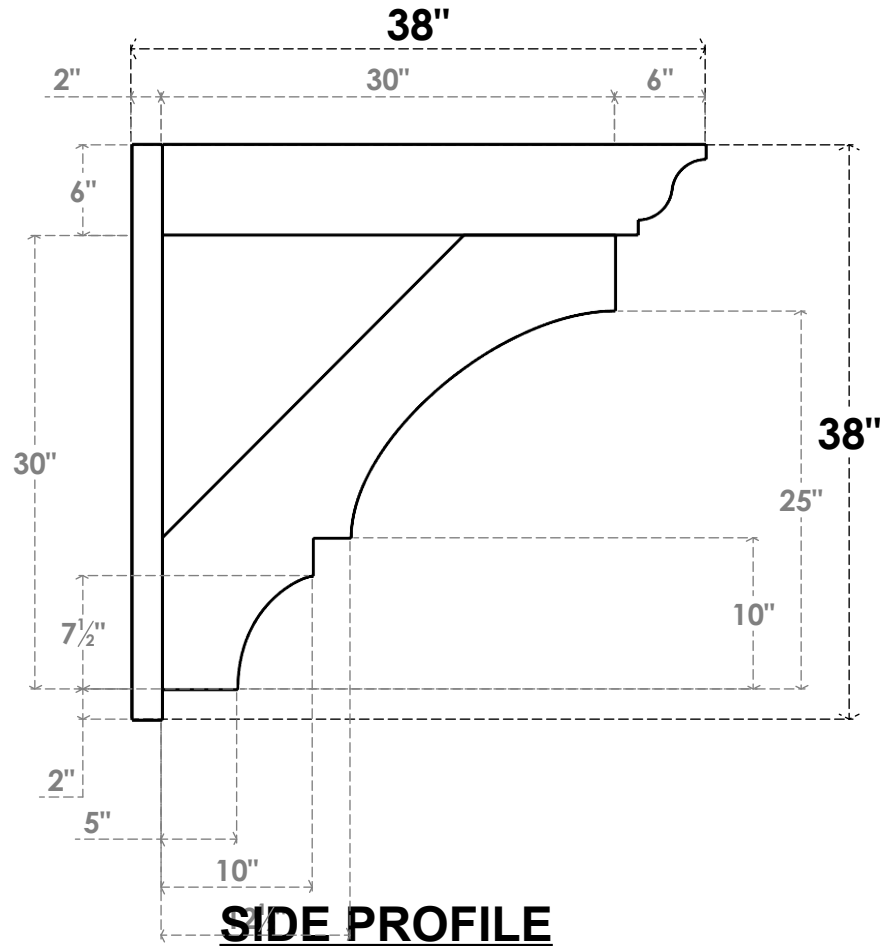

ITEM NUMBER: OUTUROC060X080X38000X38000X060X020X060BOA04RCPR

6"W TOP X 8"W BACK X 38"D X 38"H X 6"T TOP X 2"T BACK TIMBERTHANE ROUGH CEDAR BALBOA FAUX WOOD OPEN OUTLOOKER, TRADITIONAL TOP AND BLOCK BACK, 6"W CLOSED BRACE, PRIMED TAN

EKENA MILLWORK
2300 WEST MAIN ST.
CLARKSVILLE, TX 75426
TOLL FREE: 866-607-0453
WWW.EKENAMILLWORK.COM

NOTES

1. INSTALLATION TO BE COMPLETED IN ACCORDANCE WITH MANUFACTURER'S SPECIFICATIONS.
2. DRAWING MAY NOT BE TO SCALE
3. THIS DRAWING IS INTENDED FOR DESIGN AND PLANNING PURPOSES ONLY.
4. ALL INFORMATION CONTAINED HEREIN WAS CURRENT AT THE TIME OF DEVELOPMENT BUT MUST BE REVIEWED AND APPROVED BY THE PRODUCT MANUFACTURER TO BE CONSIDERED ACCURATE.
5. TIMBERTHANE ARCHITECTURAL PRODUCTS ARE MADE FROM HIGH DENSITY URETHANE AND COME FACTORY PRIMED