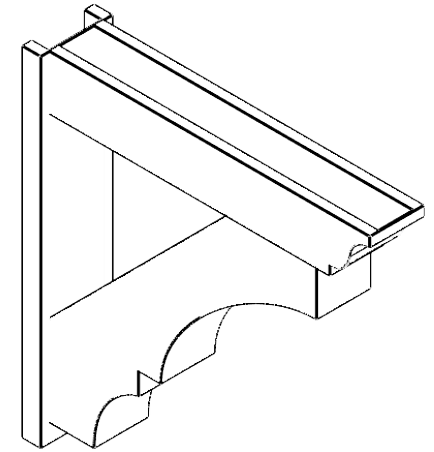

ITEM NUMBER: OUTUROC060X080X38000X38000X060X020X060BOA04RCPR

6"W TOP X 8"W BACK X 38"D X 38"H X 6"T TOP X 2"T BACK TIMBERTHANE ROUGH CEDAR BALBOA FAUX WOOD OPEN OUTLOOKER, TRADITIONAL TOP AND BLOCK BACK, 6"W CLOSED BRACE, PRIMED TAN

EKENA MILLWORK
2300 WEST MAIN ST.
CLARKSVILLE, TX 75426
TOLL FREE: 866-607-0453
WWW.EKENAMILLWORK.COM

NOTES

1. INSTALLATION TO BE COMPLETED IN ACCORDANCE WITH MANUFACTURER'S SPECIFICATIONS.
2. DRAWING MAY NOT BE TO SCALE
3. THIS DRAWING IS INTENDED FOR DESIGN AND PLANNING PURPOSES ONLY.
4. ALL INFORMATION CONTAINED HEREIN WAS CURRENT AT THE TIME OF DEVELOPMENT BUT MUST BE REVIEWED AND APPROVED BY THE PRODUCT MANUFACTURER TO BE CONSIDERED ACCURATE.
5. TIMBERTHANE ARCHITECTURAL PRODUCTS ARE MADE FROM HIGH DENSITY URETHANE AND COME FACTORY PRIMED